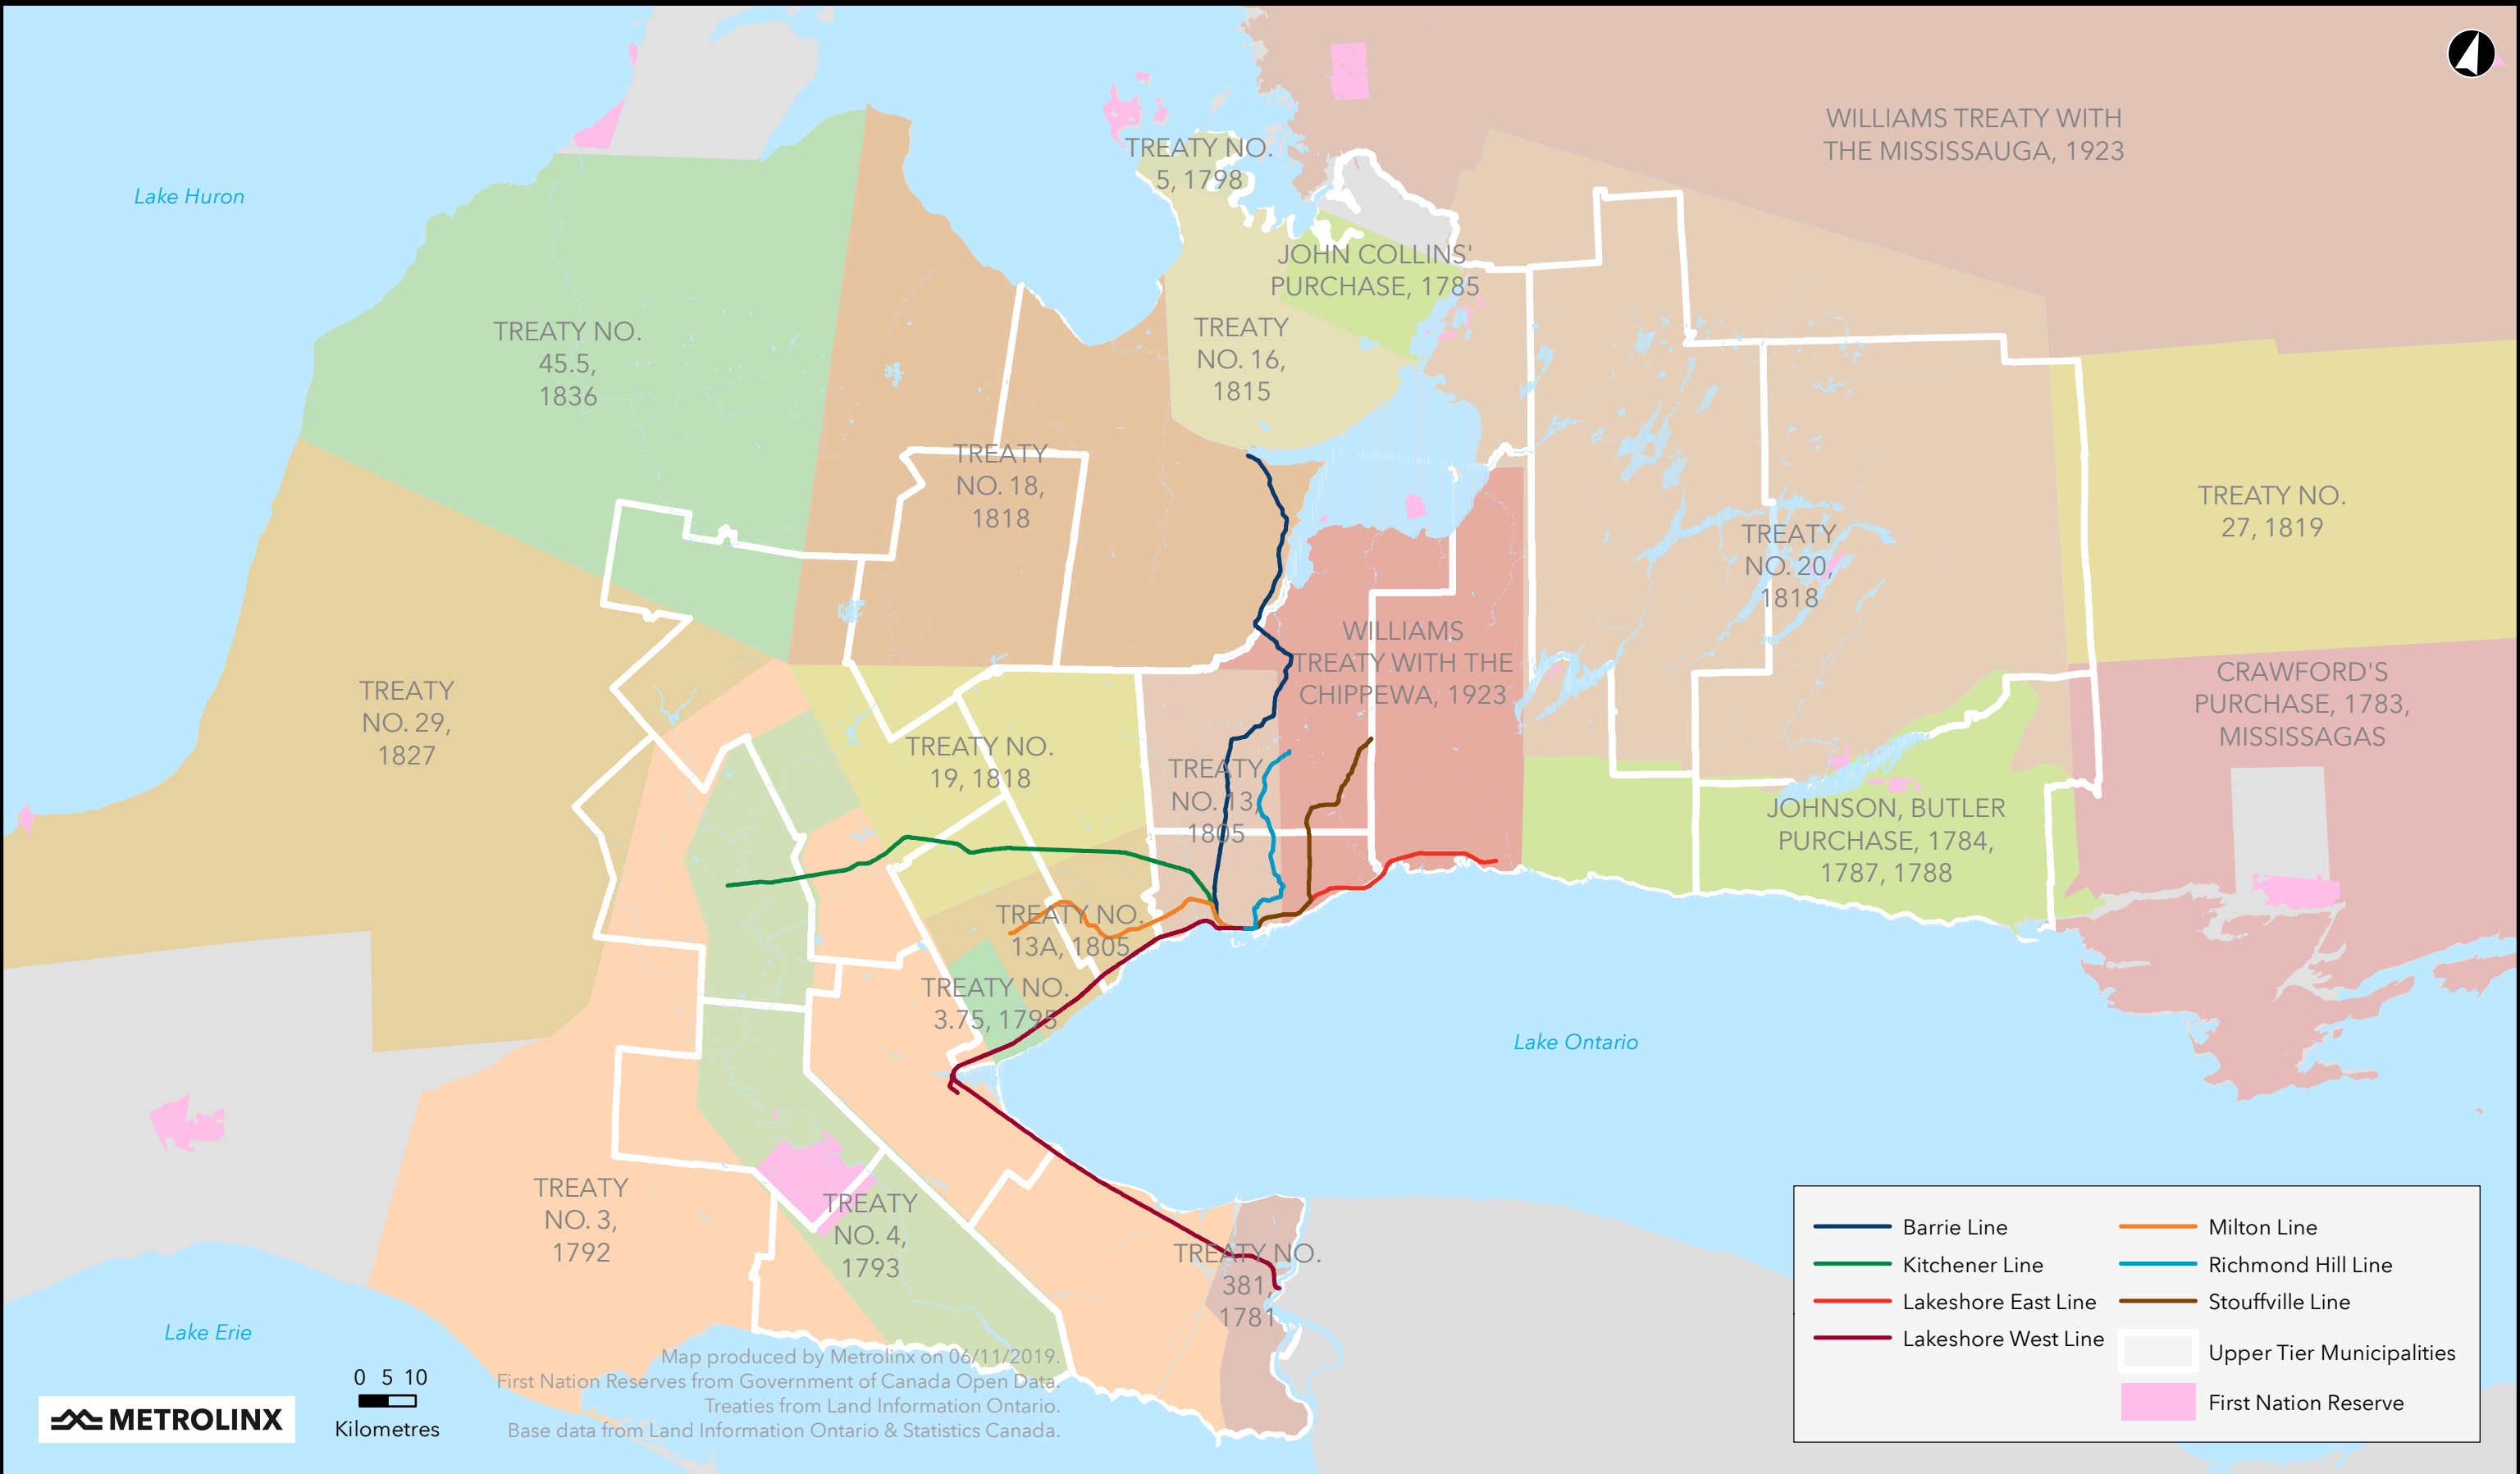

Treaties Intersecting the Greater Golden Horseshoe with GO Rail Lines

Map produced by Metrolinx on 06/11/2019.
 First Nation Reserves from Government of Canada Open Data.
 Treaties from Land Information Ontario.
 Base data from Land Information Ontario & Statistics Canada.

0 5 10
 Kilometres

	Barrie Line		Milton Line
	Kitchener Line		Richmond Hill Line
	Lakeshore East Line		Stouffville Line
	Lakeshore West Line		Upper Tier Municipalities
			First Nation Reserve